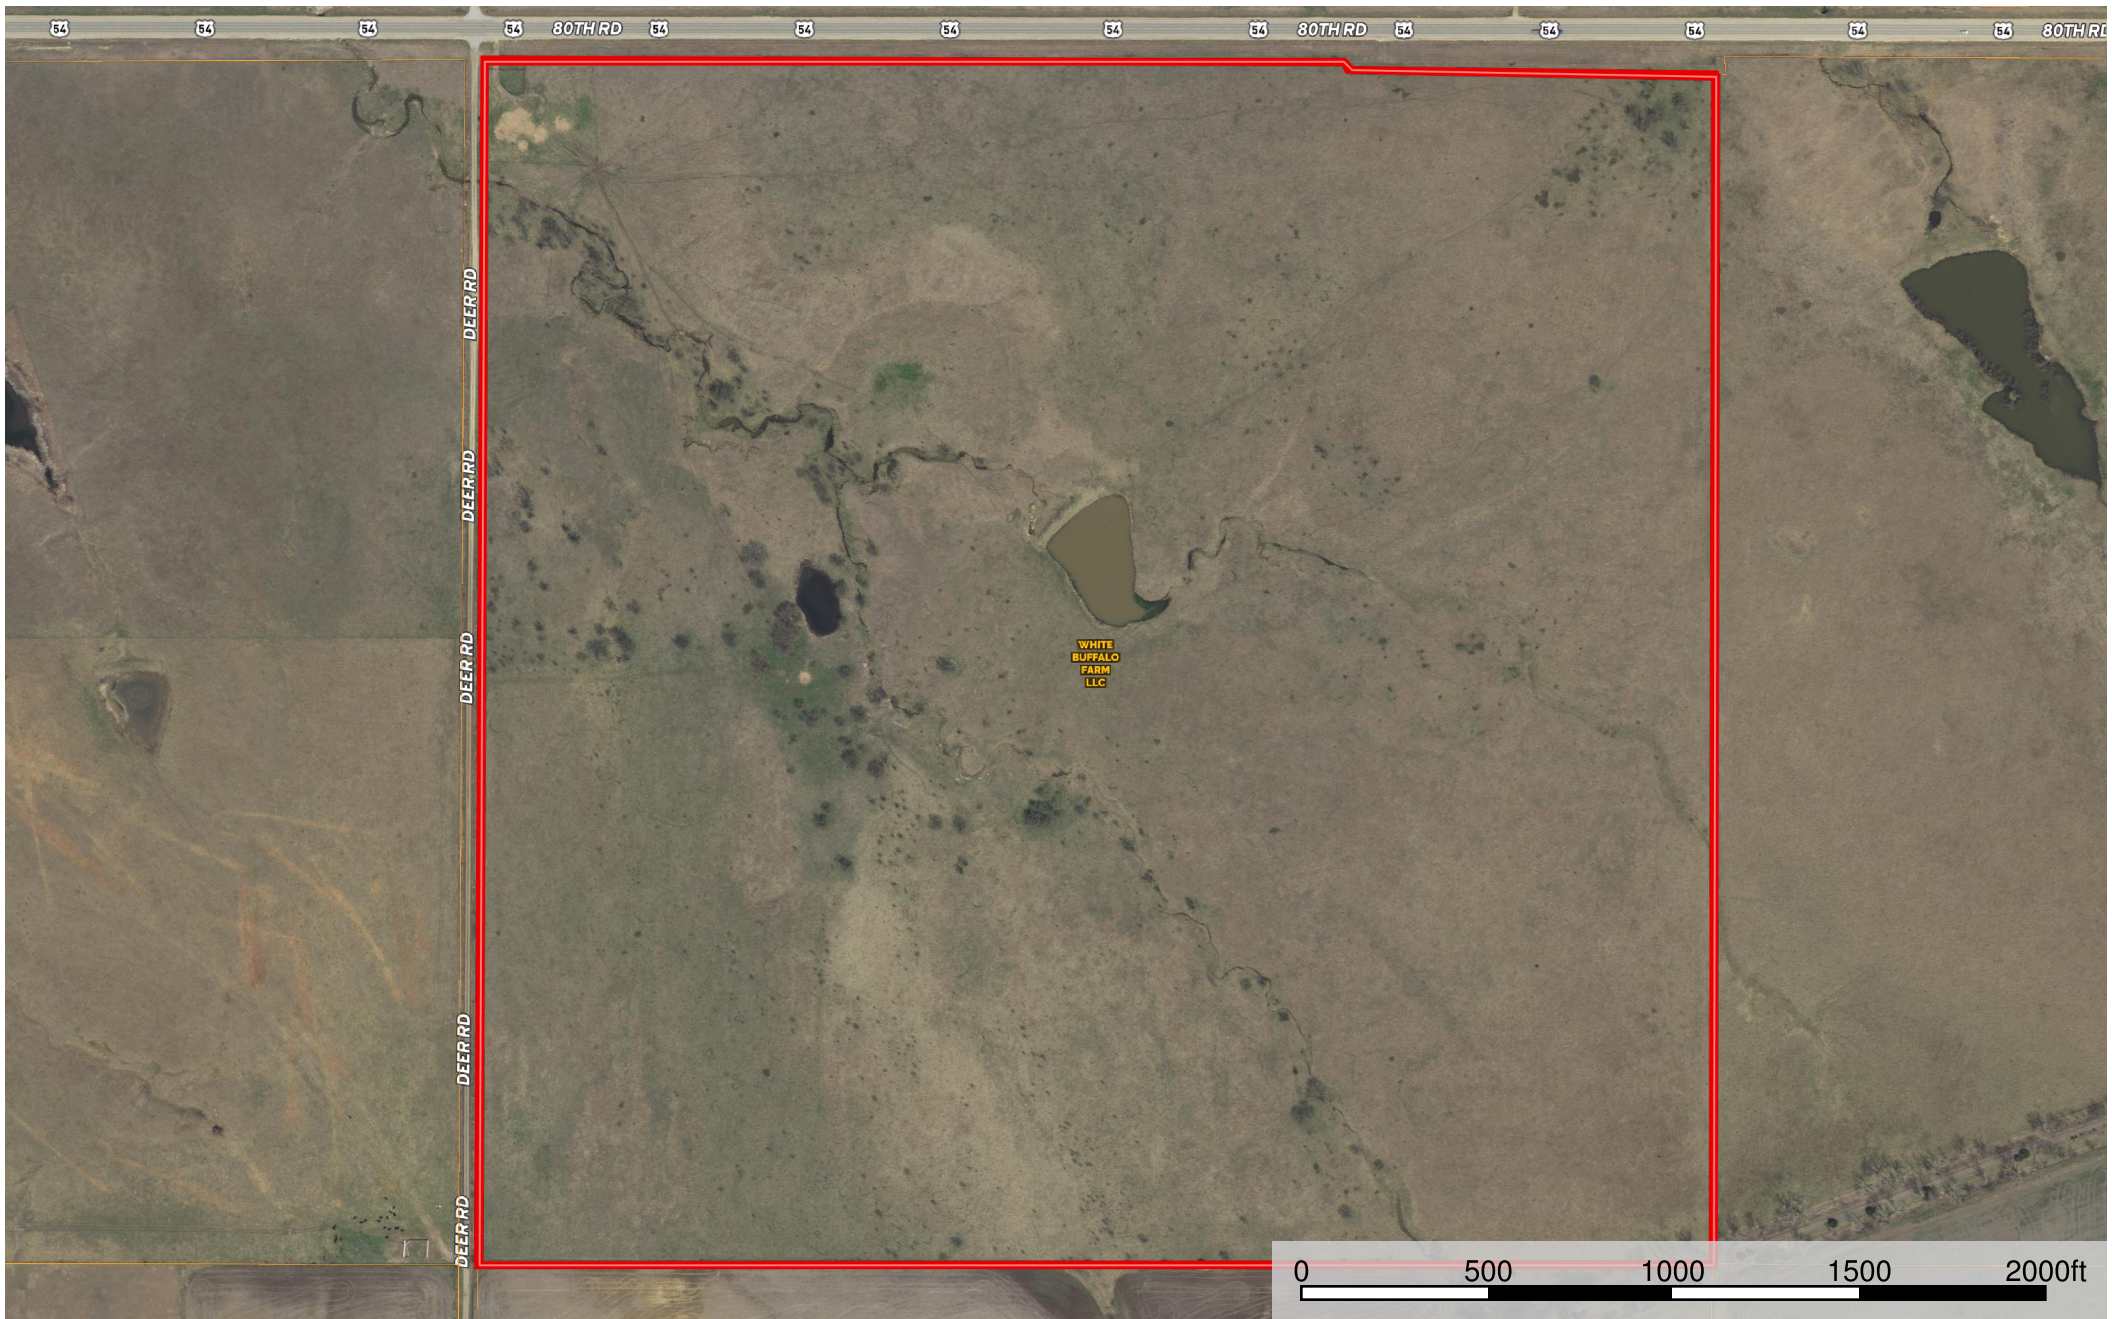

# White Buffalo Farm, LLC

Woodson County, Kansas, 153 AC +/-

 Boundary